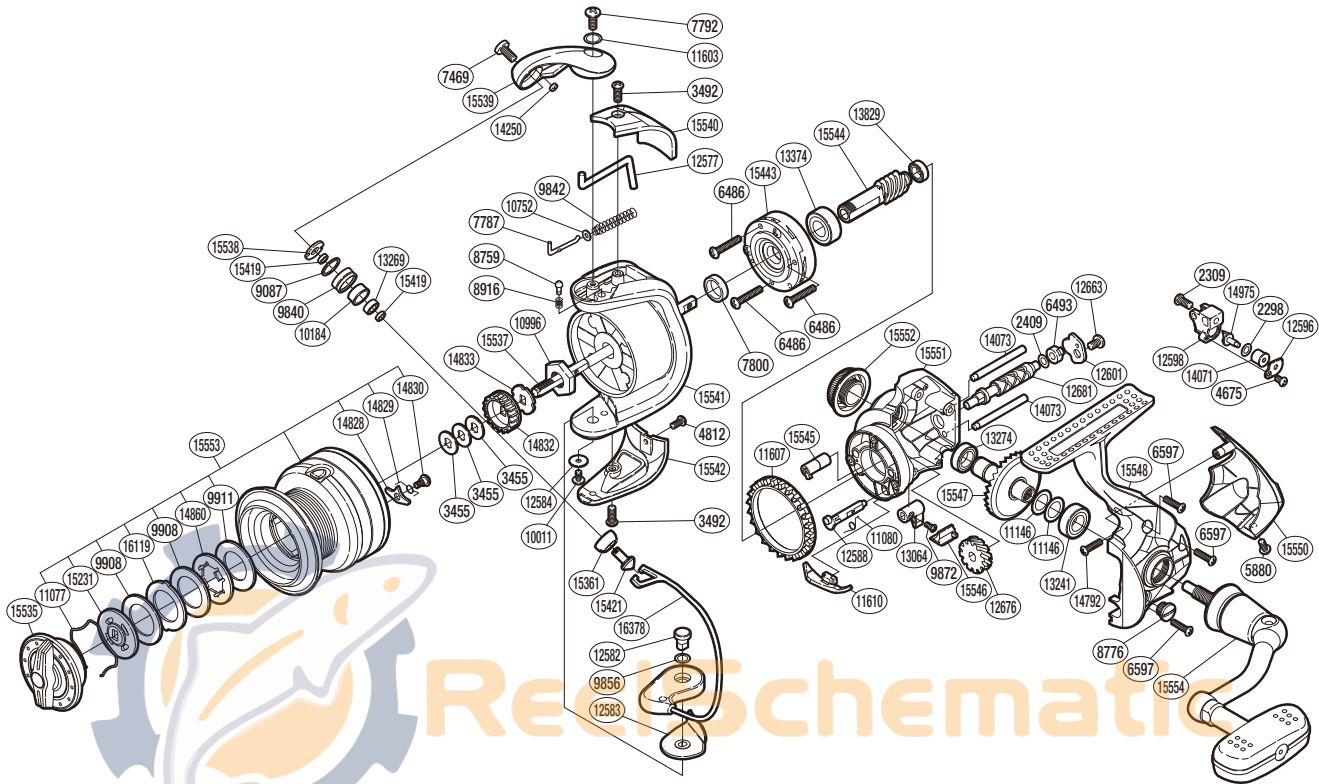

SHIMANO

SAROS S A-RB

SAR-3000FA

Please note that the number of adjusting washers may not be the same as shown in the exploded views. (51SE763001U) (Adjustment will vary with each individual product.)

Part No.	Description	Part No.	Description	Part No.	Description
RD 2298	Spacer	RD11077	Drag Washers Retainer	RD14830	Screw
RD 2309	Screw	RD11080	Anti-Reverse Cam Spring	RD14832	Spool Support A
RD 2409	Spacer	RD11146	Washer	RD14833	Spool Support B
RD 3455	Spool Washer	RD11603	Washer	RD14860	Key Washer
RD 3492	Screw	RD11607	Friction Ring	RD14975	Oscillating Pawl
RD 4675	Screw	RD11610	Bail Trip Strike	RD15231	Key Washer
RD 4812	Screw	RD12577	Bail Trip Lever	RD15361	Line Roller Support Cover
RD 5880	Screw	RD12582	Bail Hold Support Shaft	RD15419	Bearing Spacer
RD 6486	Screw	RD12583	Bail Hold Support Spacer	RD15421	Line Roller Support
RD 6493	Worm Bushing (rear)	RD12584	Washer	RD15443	Roller Clutch Assembly
RD 6597	Screw	RD12588	Anti-Reverse Cam	RD15535	Drag Knob
RD 7469	Screw	RD12596	Oscillating Pawl Cover	RD15537	Main Shaft
RD 7787	Bail Spring Guide A	RD12598	Oscillating Slider	RD15538	Line Roller Plate
RD 7792	Screw	RD12601	Worm Shaft Retainer	RD15539	Bail Arm
RD 7800	Rotor Ring	RD12663	Screw	RD15540	Bail Spring Cover
RD 8759	Click Pin	RD12676	Idle Gear	RD15541	Rotor
RD 8776	Oil Cap	RD12681	Worm Shaft	RD15542	Bail Hold Support Guard
RD 8916	Click Spring	RD13064	Anti-Reverse Lever	RD15544	Pinion Gear
RD 9087	Line Roller Spacer	RD13241	Ball Bearing	RD15545	Worm Bushing (front)
RD 9840	Line Roller	RD13269	Ball Bearing	RD15546	Anti-Reverse Lever Cover
RD 9842	Bail Spring	RD13274	Ball Bearing	RD15547	Drive Gear
RD 9856	Washer	RD13374	Ball Bearing	RD15548	Side Cover
RD 9872	Screw	RD13829	Ball Bearing	RD15550	Rear Protector
RD 9908	Drag Washer	RD14071	Oscillating Slider Bushing	RD15551	Body
RD 9911	Drag Washer	RD14073	Oscillating Guide	RD15552	Handle Screw Cap
RD10011	Screw	RD14250	Line Roller Oil Cap	RD15553	Spool Assembly
RD10184	Line Roller Bushing	RD14792	Screw	RD15554	Handle Assembly
RD10752	Bail Spring Guide A Support	RD14828	Drag Click	RD16119	Eared Washer
RD10996	Rotor Nut	RD14829	Drag Click Spring	RD16378	Bail Assembly